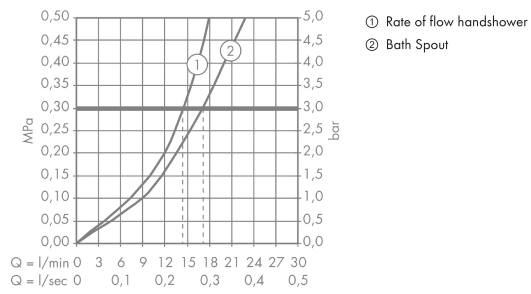

AXOR Massaud
Single lever bath mixer floor-standing
Surfaces: **Chrome** Article Number: **18450000**

Flowchart