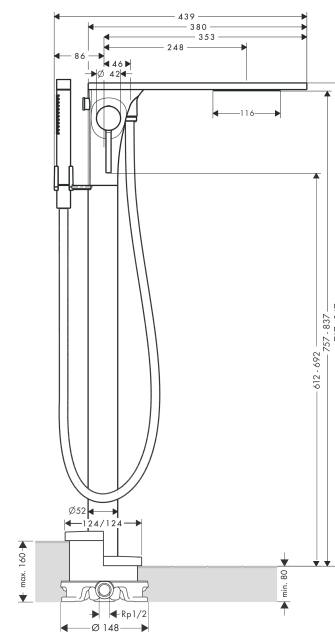

AXOR Massaud
Single lever bath mixer floor-standing
 Surfaces: **Chrome** Article Number: **18450000**

Description

product features

- consists of: single lever bath mixer floor standing, baton hand shower, shower hose, shower holder
- projection 248 mm
- connection type: basic set
- spray type mixer: wide flood jet
- spray type hand shower: Rain, MonoRain
- flow rate at 3 bar: 17 l/min
- ceramic cartridge
- min. operating pressure: 1 bar
- max. operating pressure: 10 bar
- temperature limitation adjustable
- with automatic resetting
- non-return valve
- connection dimension: DN15

Technology

Product image

Scale drawing

AXOR Massaud
Single lever bath mixer floor-standing
 Surfaces: **Chrome** Article Number: **18450000**

Flowchart

AXOR Massaud
Single lever bath mixer floor-standing
Surfaces: **Chrome** Article Number: **18450000**